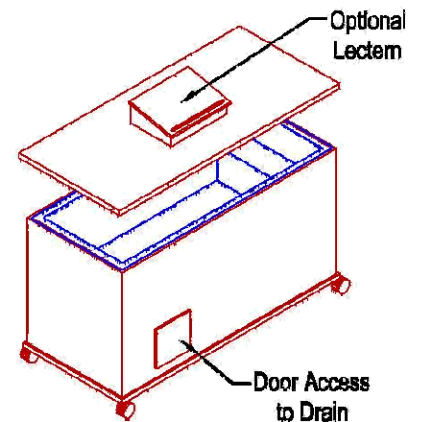

Baptistry Info.

Width: 32³/₄"
 Length: 7'-3¹/₄"
 Depth: 36" inside
 Water Capacity: 125 gal.
 Recommended Heater:
 BPH10 - 110 volt.

Items included with Cabinet:

- Lid
- Cross
- Steps
- Drain

Available in Birch or Oak

Optional Finish:

2 coats of Min Wax stain
 2 coats of clear polyurethane

6PXL Portable "Frame only"

Completely Self Supportive Framed Unit

Our Portable baptistry can be purchased with a self supporting Frame only or with a versatile Cabinet that can be used as a Communion table or Pulpit.

3-D VIEWS

Frame omitted to show interior Dimensions

Optional Accessories

Lectern

Optional Communion Front

This Do In Remembrance of Me

Wheel Kit

Wood Steps to Match Cabinet

3-D VIEW

6PXL Portable w/ Cabinet and Options

3-D FRONT VIEW
Not to scale

Baptistry In Cabinet

3-D REAR VIEW
Not to scale

Note:

All interior corners are rounded for safety.

Drawings are property of Fiberglass Unlimited, Inc.; Dimensions may change slightly to accommodate manufacturing.