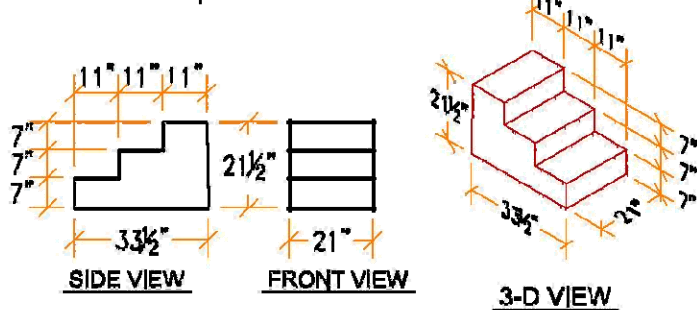

Baptistry Info.

Width: 32³/₄"
 Length: 7'-3¹/₄"
 Depth: 36" inside
 Water Capacity: 125 gal.
 Recommended Heater:
 BPH10 - 110 volt.

Items included with Cabinet:

- Lid
- Cross
- Steps
- Drain

Available in Birch or Oak

3-D VIEWS

Frame omitted to show interior Dimensions

Optional Accessories

Lectern

Optional Communion Front

This Do In Remembrance of Me

Wheel Kit

Wood Steps to Match Cabinet

3-D VIEW

6PXL Portable w/ Cabinet and Options

3-D FRONT VIEW
Not to scale

Baptistry In Cabinet

3-D REAR VIEW
Not to scale

Note:

All interior corners are rounded for safety.

Drawings are property of Fiberglass Unlimited, Inc.; Dimensions may change slightly to accommodate manufacturing.