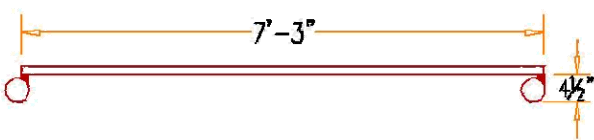

Baptistry Info.

Width: 32³/₄"
 Length: 7'-3¹/₄"
 Depth: 36" inside
 Water Capacity: 125 gal.
 Recommended Heater:
 BPH10 - 110 volt.

Items included with Cabinet:

- Lid
- Cross
- Steps
- Drain

Available in Birch or Oak

3-D VIEWS

Frame omitted to show interior Dimensions

Optional Accessories

Lectern

Optional Communion Front

This Do In Remembrance of Me

Wheel Kit

Wood Steps to Match Cabinet

3-D VIEW

6PXL Portable w/ Cabinet and Options

3-D FRONT VIEW
Not to scale

Baptistry In Cabinet

3-D REAR VIEW
Not to scale

Note:

All interior corners are rounded for safety.

Drawings are property of Fiberglass Unlimited, Inc.; Dimensions may change slightly to accommodate manufacturing.