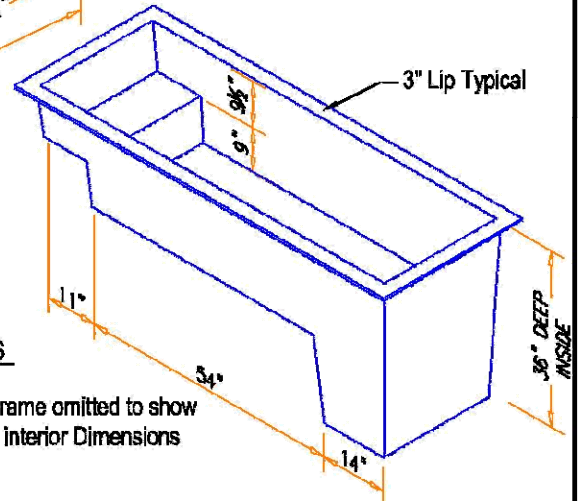

Baptistry Info.

Width: 32³/₄"
 Length: 7'-3¹/₄"
 Depth: 36" inside
 Water Capacity: 125 gal.
 Recommended Heater:
 BPH10 - 110 volt.

Items included with Cabinet:

- Lid
- Cross
- Steps
- Drain

Available in Birch or Oak

Optional Finish:

2 coats of Min Wax stain
 2 coats of clear polyurethane

6PXL Portable "Frame only"

Completely Self Supportive Framed Unit

Our Portable baptistry can be purchased with a self supporting Frame only or with a versatile Cabinet that can be used as a Communion table or Pulpit.

3-D VIEWS

Frame omitted to show interior Dimensions

Optional Accessories

Lectern

Optional Communion Front

This Do In Remembrance of Me

Wheel Kit

Wood Steps to Match Cabinet

3-D VIEW

6PXL Portable w/ Cabinet and Options

3-D FRONT VIEW
Not to scale

Baptistry In Cabinet

3-D REAR VIEW
Not to scale

Note:

All interior corners are rounded for safety.

Drawings are property of Fiberglass Unlimited, Inc.; Dimensions may change slightly to accommodate manufacturing.