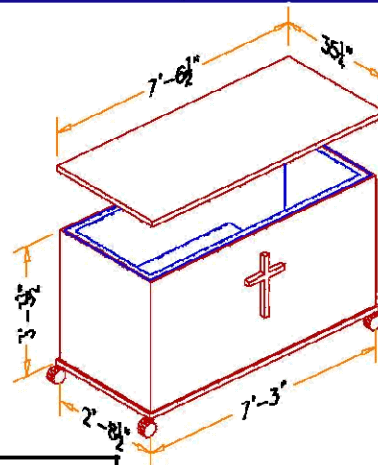

Baptistry Info.

Width: 32³/₄"
 Length: 7'-3¹/₄"
 Depth: 36" inside
 Water Capacity: 125 gal.
 Recommended Heater:
 BPH10 - 110 volt.

Items included with Cabinet:

- Lid
- Cross
- Steps
- Drain

Available in Birch or Oak

Optional Finish:

2 coats of Min Wax stain
 2 coats of clear polyurethane

6PXL Portable "Frame only"

Completely Self Supportive Framed Unit

Our Portable baptistry can be purchased with a self supporting Frame only or with a versatile Cabinet that can be used as a Communion table or Pulpit.

3-D VIEWS

Frame omitted to show interior Dimensions

Optional Accessories

Lectern

Optional Communion Front

This Do In Remembrance of Me

Wheel Kit

Wood Steps to Match Cabinet

3-D VIEW

6PXL Portable w/ Cabinet and Options

3-D FRONT VIEW
Not to scale

Baptistry In Cabinet

3-D REAR VIEW
Not to scale

Note:

All interior corners are rounded for safety.

Drawings are property of Fiberglass Unlimited, Inc.; Dimensions may change slightly to accommodate manufacturing.