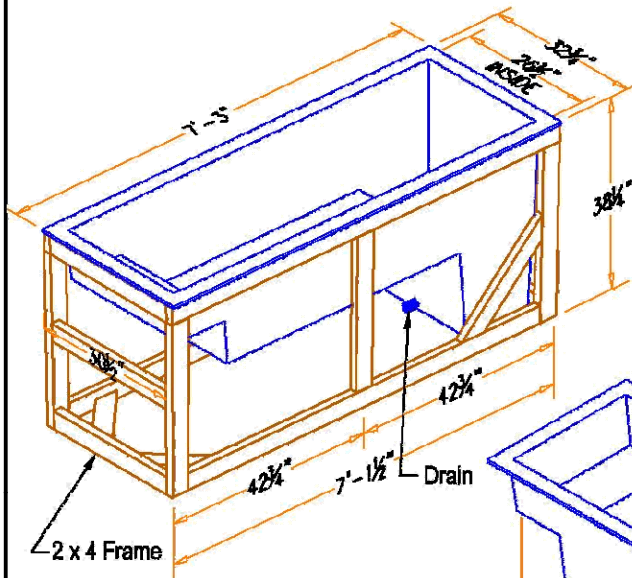

Baptistry Info.

Width: 32³/₄"
 Length: 7'-3¹/₄"
 Depth: 36" inside
 Water Capacity: 125 gal.
 Recommended Heater:
 BPH10 - 110 volt.

Items included with Cabinet:

- Lid
- Cross
- Steps
- Drain

Available in Birch or Oak

Optional Finish:

2 coats of Min Wax stain
 2 coats of clear polyurethane

6PXL Portable "Frame only"

Completely Self Supportive Framed Unit

Our Portable baptistry can be purchased with a self supporting Frame only or with a versatile Cabinet that can be used as a Communion table or Pulpit.