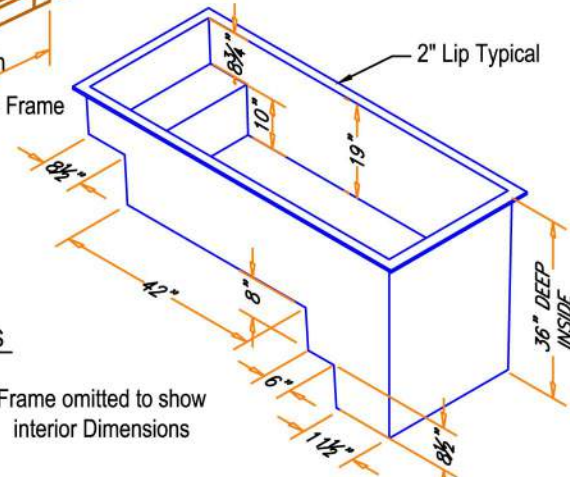

Baptistry Info.

Width: 32"
 Length: 6'-3"
 Depth: 36" inside
 Water Capacity: 100 gal.
 Recommended Heater:
 BPH10 - 110 volt.

Items included with Cabinet:

- Lid
- Cross
- Steps
- Drain

Available in Birch or Oak

Optional Finish:

2 coats of Min Wax stain
 2 coats of clear polyurethane

6P Portable "Frame only"

Completely Self
 Supportive
 Framed Unit

Our Portable baptistry can be purchased with a self supporting Frame only or with a versatile Cabinet that can be used as a Communion table or Pulpit.

6P Portable w/ Cabinet and Options

3-D FRONT VIEW
 Not to scale

Baptistry in Cabinet

3-D REAR VIEW
 Not to scale

Note:

All interior corners are rounded for safety.

Drawings are property of Fiberglass Unlimited, Inc.; Dimensions may change slightly to accommodate manufacturing.