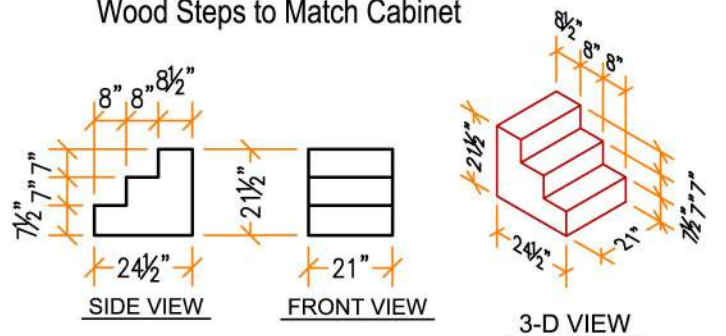

Baptistry Info.

Width: 32"
 Length: 6'-3"
 Depth: 36" inside
 Water Capacity: 100 gal.
 Recommended Heater:
 BPH10 - 110 volt.

Items included with Cabinet:

- Lid
- Cross
- Steps
- Drain

Available in Birch or Oak

3-D VIEWS

Frame omitted to show interior Dimensions

Optional Accessories

Lectern

Optional Communion Front

This Do In Remembrance of Me

Wheel Kit

Wood Steps to Match Cabinet