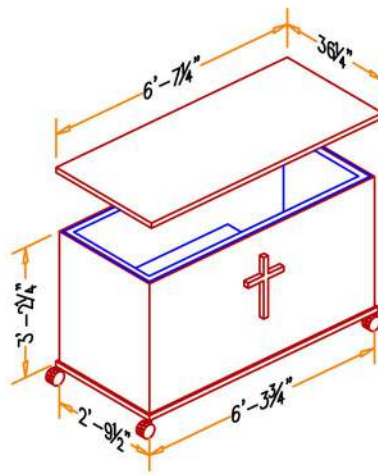

Baptistry Info.

Width: 32"
 Length: 6'-3"
 Depth: 36" inside
 Water Capacity: 100 gal.
 Recommended Heater:
 BPH10 - 110 volt.

Items included with Cabinet:

- Lid
- Cross
- Steps
- Drain

Available in Birch or Oak

Optional Finish:

2 coats of Min Wax stain
 2 coats of clear polyurethane

6P Portable "Frame only"

Completely Self
 Supportive
 Framed Unit

Our Portable baptistry can be purchased with a self supporting Frame only or with a versatile Cabinet that can be used as a Communion table or Pulpit.

3-D VIEWS

Frame omitted to show interior Dimensions

Optional Accessories

Lectern

Optional Communion Front

This Do In Remembrance of Me

Wheel Kit

Wood Steps to Match Cabinet

6P Portable w/ Cabinet and Options

3-D FRONT VIEW
 Not to scale

Baptistry in Cabinet

3-D REAR VIEW
 Not to scale

Note:

All interior corners are rounded for safety.

Drawings are property of Fiberglass Unlimited, Inc.; Dimensions may change slightly to accommodate manufacturing.