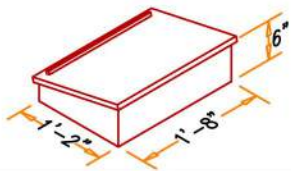

Baptistry Info.

Width: 32"
 Length: 6'-3"
 Depth: 36" inside
 Water Capacity: 100 gal.
 Recommended Heater:
 BPH10 - 110 volt.

Items included with Cabinet:

- Lid
- Cross
- Steps
- Drain

Available in Birch or Oak

Optional Finish:

2 coats of Min Wax stain
 2 coats of clear polyurethane

6P Portable "Frame only"

Completely Self
 Supportive
 Framed Unit

Our Portable baptistry can be purchased with a self supporting Frame only or with a versatile Cabinet that can be used as a Communion table or Pulpit.

3-D VIEWS

Frame omitted to show interior Dimensions

Optional Accessories

Lectern

Optional Communion Front

This Do In Remembrance of Me

Wheel Kit

Wood Steps to Match Cabinet