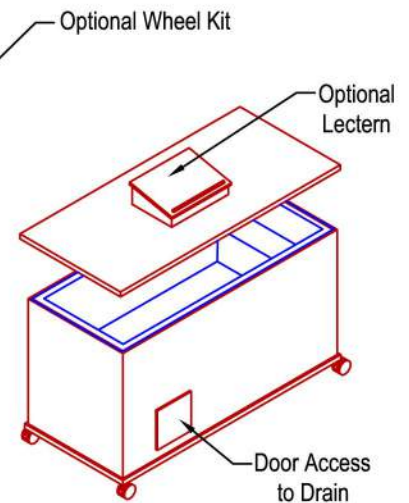

Baptistry Info.

Width: 32"
 Length: 6'-3"
 Depth: 36" inside
 Water Capacity: 100 gal.
 Recommended Heater:
 BPH10 - 110 volt.

Items included with Cabinet:

- Lid
- Cross
- Steps
- Drain

Available in Birch or Oak

Optional Finish:

2 coats of Min Wax stain
 2 coats of clear polyurethane

6P Portable "Frame only"

Completely Self
 Supportive
 Framed Unit

Our Portable baptistry can be purchased with a self supporting Frame only or with a versatile Cabinet that can be used as a Communion table or Pulpit.

3-D VIEWS

Frame omitted to show interior Dimensions

Optional Accessories

Lectern

Optional Communion Front

This Do In Remembrance of Me

Wheel Kit

Wood Steps to Match Cabinet

6P Portable w/ Cabinet and Options

3-D FRONT VIEW
 Not to scale

Baptistry in Cabinet

3-D REAR VIEW
 Not to scale

Note:

All interior corners are rounded for safety.

Drawings are property of Fiberglass Unlimited, Inc.; Dimensions may change slightly to accommodate manufacturing.