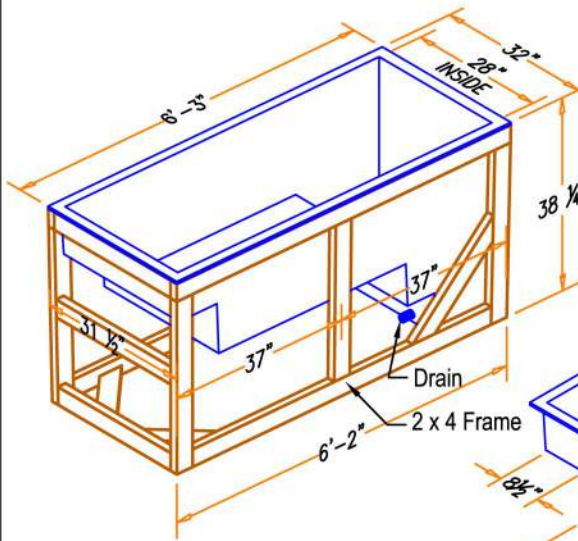

Baptistry Info.

Width: 32"
 Length: 6'-3"
 Depth: 36" inside
 Water Capacity: 100 gal.
 Recommended Heater:
 BPH10 - 110 volt.

Items included with Cabinet:

- Lid
- Cross
- Steps
- Drain

Available in Birch or Oak

Optional Finish:

2 coats of Min Wax stain
 2 coats of clear polyurethane

6P Portable "Frame only"

Completely Self
 Supportive
 Framed Unit

Our Portable baptistry can be purchased with a self supporting Frame only or with a versatile Cabinet that can be used as a Communion table or Pulpit.